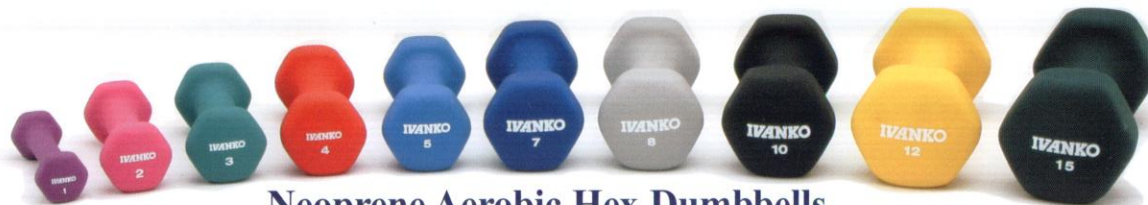

Ivanko Dumbbell Racks

#SW0100B
A-Frame Rack
Padded Steel

Shown With IRD Dumbbells

- Padded saddles protect dumbbell surfaces
- Used for IND, IRD, and IVD styles
- Holds 10 pairs for home or club use
- Rubber foot pads to protect floors
- Dimensions: 22" L x 14-1/2" W x 50" H
- Weight 40 lb.
- Chrome Ivanko Name Plate on base

#SW0100B
A-Frame Rack
Padded Steel

Shown With IND Dumbbells

- Padded saddles protect dumbbell surfaces
- Used for IND, IRD, and IVD styles
- Holds 10 pairs for home or club use
- Rubber foot pads to protect floors
- Dimensions: 22" L x 14-1/2" W x 50" H;
- Weight 40 lb.
- Chrome Ivanko Name Plate on base

#SW0100
A-Frame Rack
Chrome Steel

Shown With CD Dumbbells

- Durable 10 Pair rack for 3-35 lb. dumbbells
- Used for CD or CNTRCD styles
- Designed for home or club use
- Rubber foot pads to protect floors
- Dimensions: 21" L x 12-1/2" W x 50" H
- Weight 40 lb.
- Chrome Ivanko Name Plate on base

Ivanko Solid Dumbbells

Neoprene Aerobic Hex Dumbbells
IND 1,2,3,4,5,7,8,10,12,15 lb.

Aerobic Hex Dumbbells

- Hex design prevents rolling and is easily stackable
- Neoprene, rubber & vinyl coverings are comfortable to use
- Will not rust
- Excellent for commercial use
- Neoprene and vinyl available in hot new colors
- Each dumbbell has Ivanko logo & weight on both ends
- Rubber dumbbells resistant to cracking, peeling, and splitting