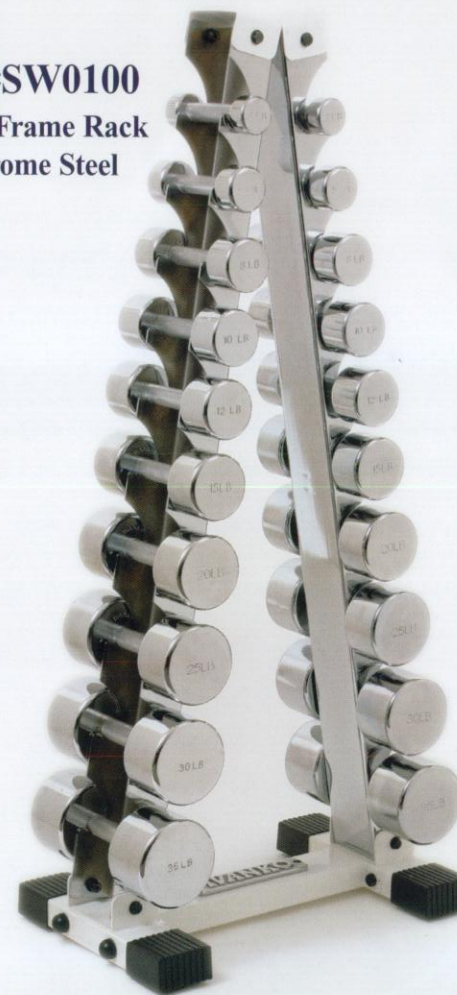

Ivanko Dumbbell Racks

#SW0100B
A-Frame Rack
Padded Steel

Shown With IRD Dumbbells

- Padded saddles protect dumbbell surfaces
- Used for IND, IRD, and IVD styles
- Holds 10 pairs for home or club use
- Rubber foot pads to protect floors
- Dimensions: 22" L x 14-1/2" W x 50" H
- Weight 40 lb.
- Chrome Ivanko Name Plate on base

#SW0100B
A-Frame Rack
Padded Steel

Shown With IND Dumbbells

- Padded saddles protect dumbbell surfaces
- Used for IND, IRD, and IVD styles
- Holds 10 pairs for home or club use
- Rubber foot pads to protect floors
- Dimensions: 22" L x 14-1/2" W x 50" H;
- Weight 40 lb.
- Chrome Ivanko Name Plate on base

#SW0100
A-Frame Rack
Chrome Steel

Shown With CD Dumbbells

- Durable 10 Pair rack for 3-35 lb. dumbbells
- Used for CD or CNTRCD styles
- Designed for home or club use
- Rubber foot pads to protect floors
- Dimensions: 21" L x 12-1/2" W x 50" H
- Weight 40 lb.
- Chrome Ivanko Name Plate on base

Ivanko Solid Dumbbells

Neoprene Aerobic Hex Dumbbells
IND 1,2,3,4,5,7,8,10,12,15 lb.

Aerobic Hex Dumbbells

- Hex design prevents rolling and is easily stackable
- Neoprene, rubber & vinyl coverings are comfortable to use
- Will not rust
- Excellent for commercial use
- Neoprene and vinyl available in hot new colors
- Each dumbbell has Ivanko logo & weight on both ends
- Rubber dumbbells resistant to cracking, peeling, and splitting